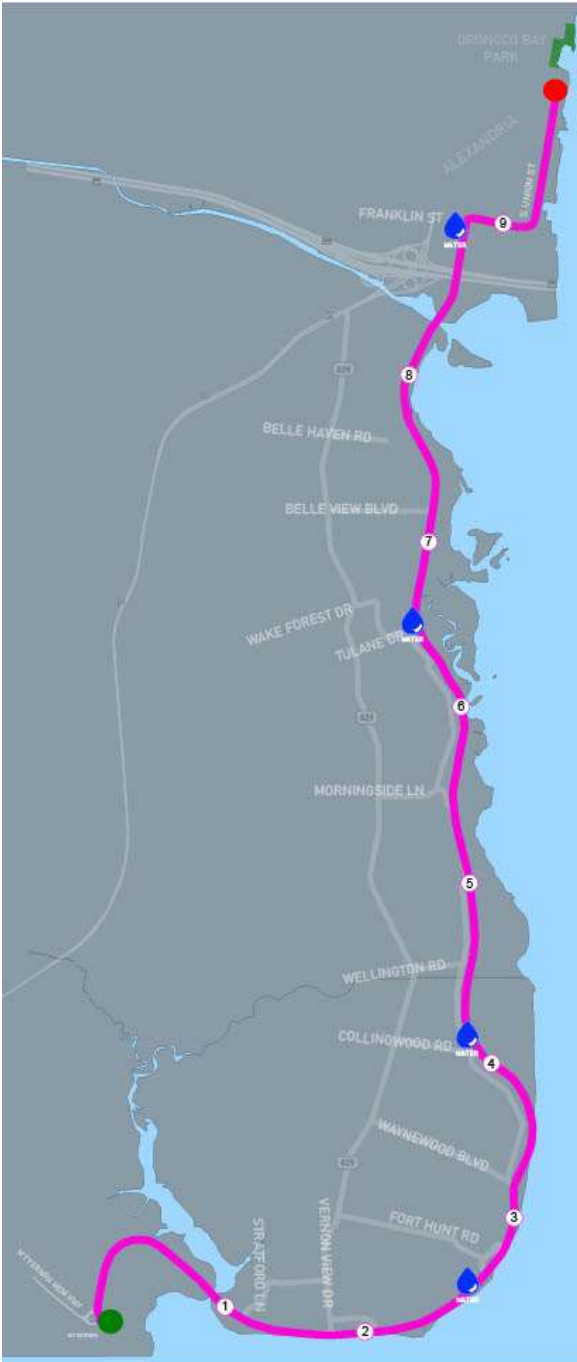

**PNC PARKWAY CLASSIC**

**10 Mile Course Map**

KEY	
	START
	FINISH
	WATER
	MILE MARKER